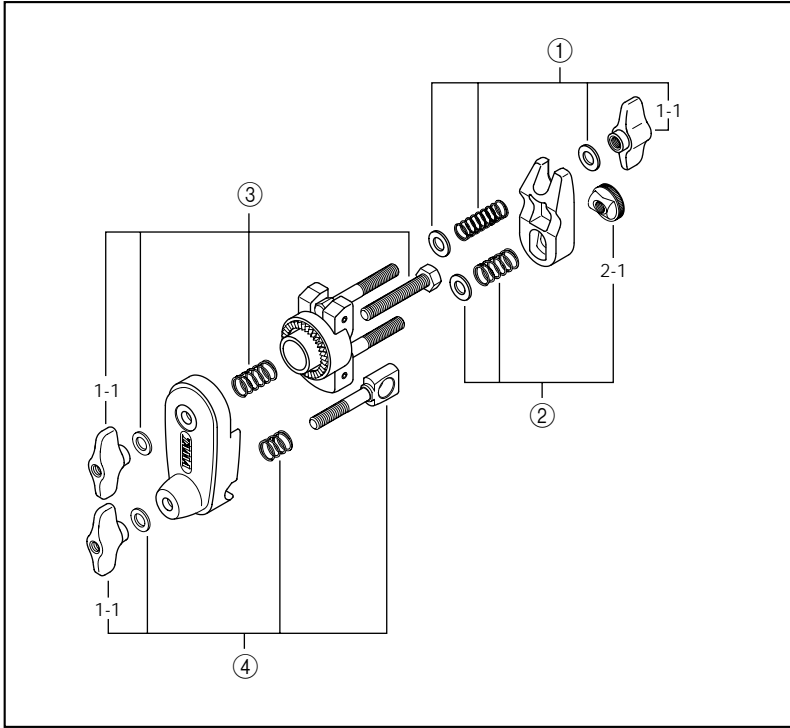

MC7

COMPACT CLAMP

- ① **WN8SPW** T-nut (M8), w/spring & washers
- 1-1 **WN8P** T-nut (M8: 2pcs/pack)
- ② **RN8SPW** Round nut (M8), w/spring & washer
- 2-1 **RN8** Round nut (M8)
- ③ **HB850WN8T** Bolt w/T-nut, spring & washer
- ④ **EBA8WN8W** Bolt, spring, washer & nut assembly